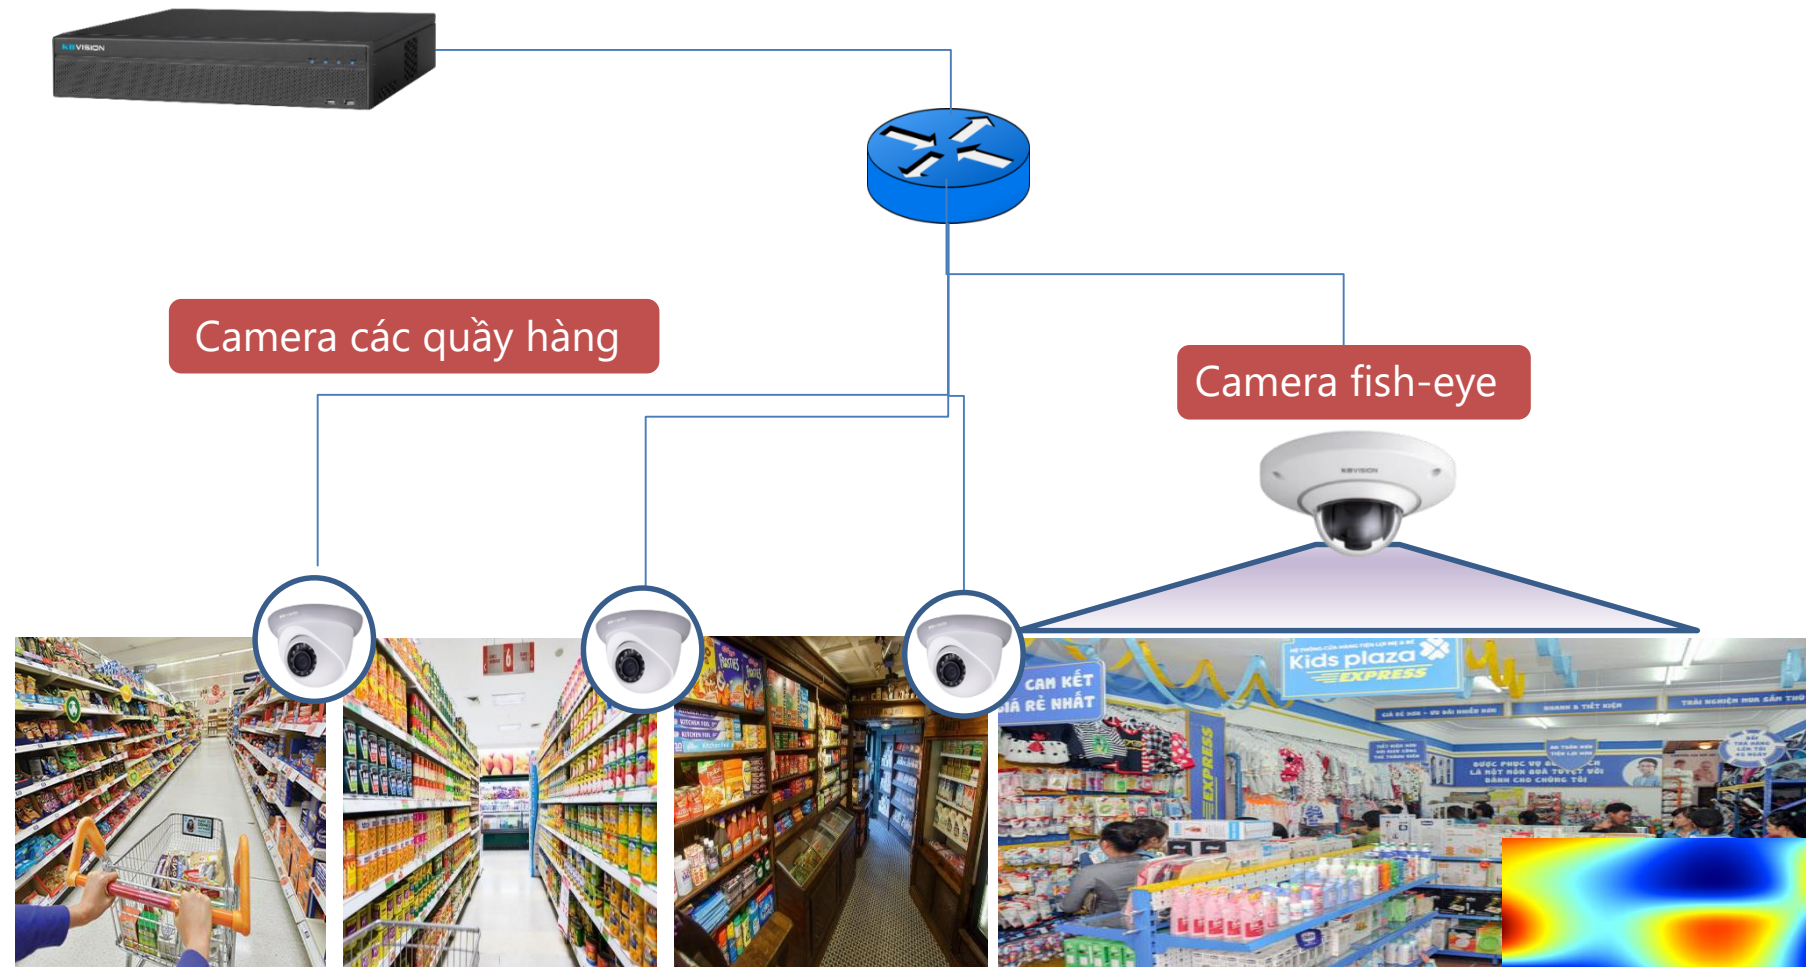

Switch

Control Center

Khu vực cửa ra vào và bên ngoài cửa hàng

Camera bên ngoài cửa hàng

Camera có People Counting

Khu vực các quầy hàng

The screenshot shows the KBiVMS (Retail Management System) interface. The top bar includes the logo, a home button, a 'POP SEARCH' button, and an 'Add' button. The main area is split into a left sidebar and a right video window. The sidebar displays transaction data for three consecutive items, each with a 'Total' section.

The right window shows a live video feed of a cashier serving a customer at a checkout counter. The video player includes standard playback controls at the bottom.

Phải trực liên tục trong phòng quản lý