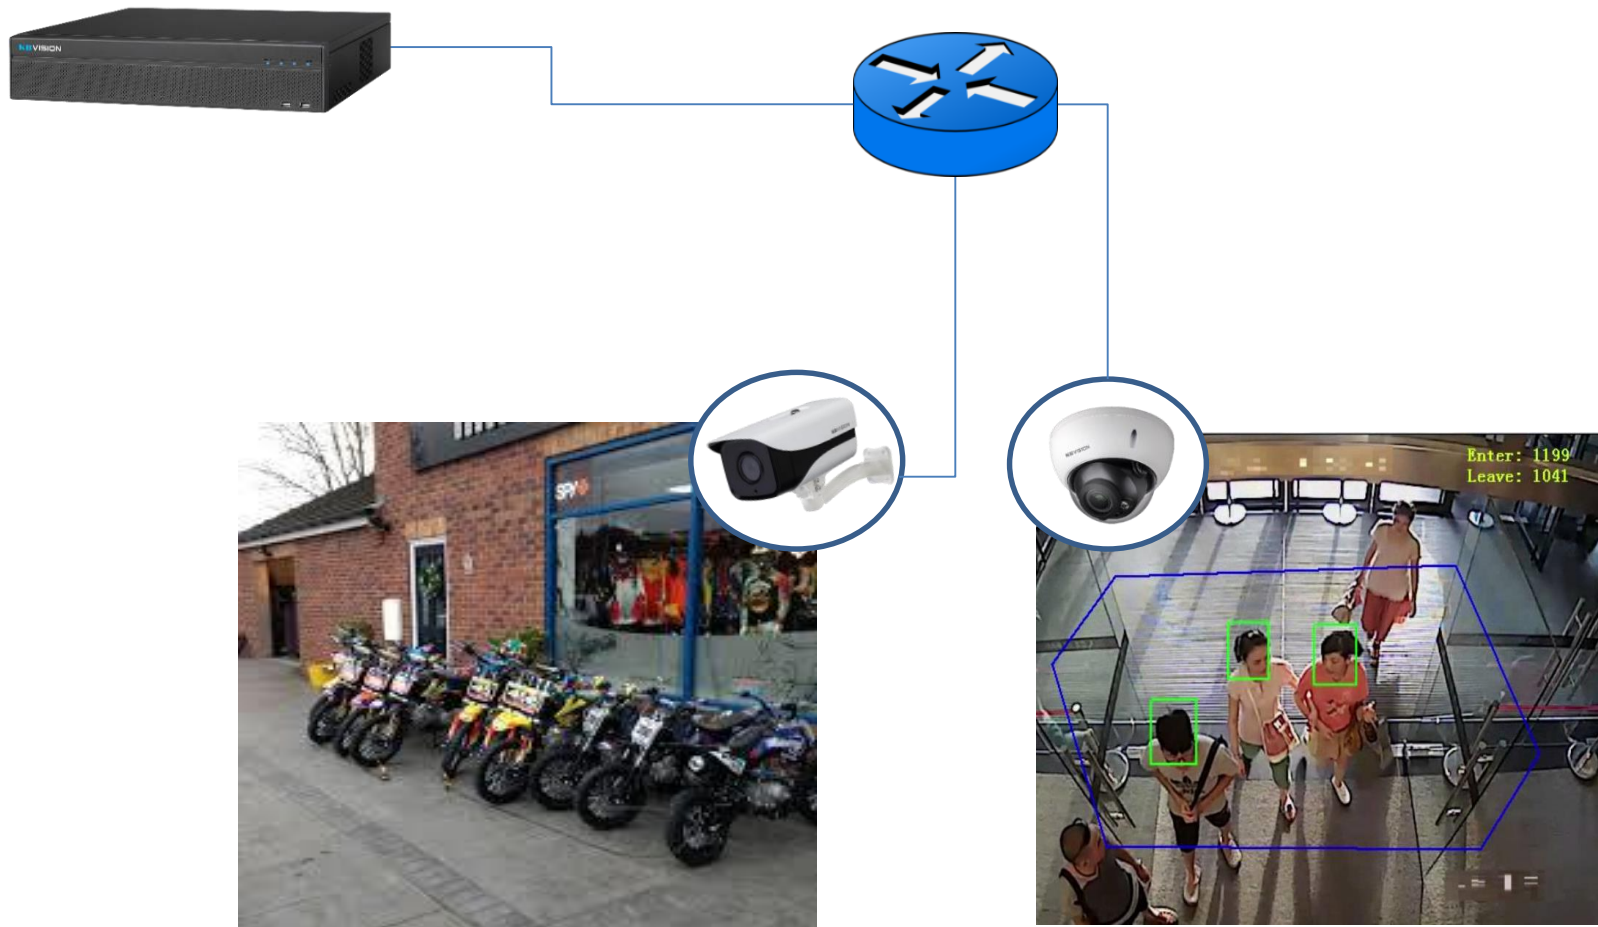

Switch

Control Center

Khu vực cửa ra vào và bên ngoài cửa hàng

Camera bên ngoài cửa hàng

Camera có People Counting

Khu vực các quầy hàng

The screenshot shows the KBiVMS (Retail Management System) interface. The top bar includes the logo, a home button, a 'POP SEARCH' button, and an 'Add' button. The main area is split into a left sidebar and a right video window. The sidebar displays transaction data for three consecutive items, each with a 'Total' section.