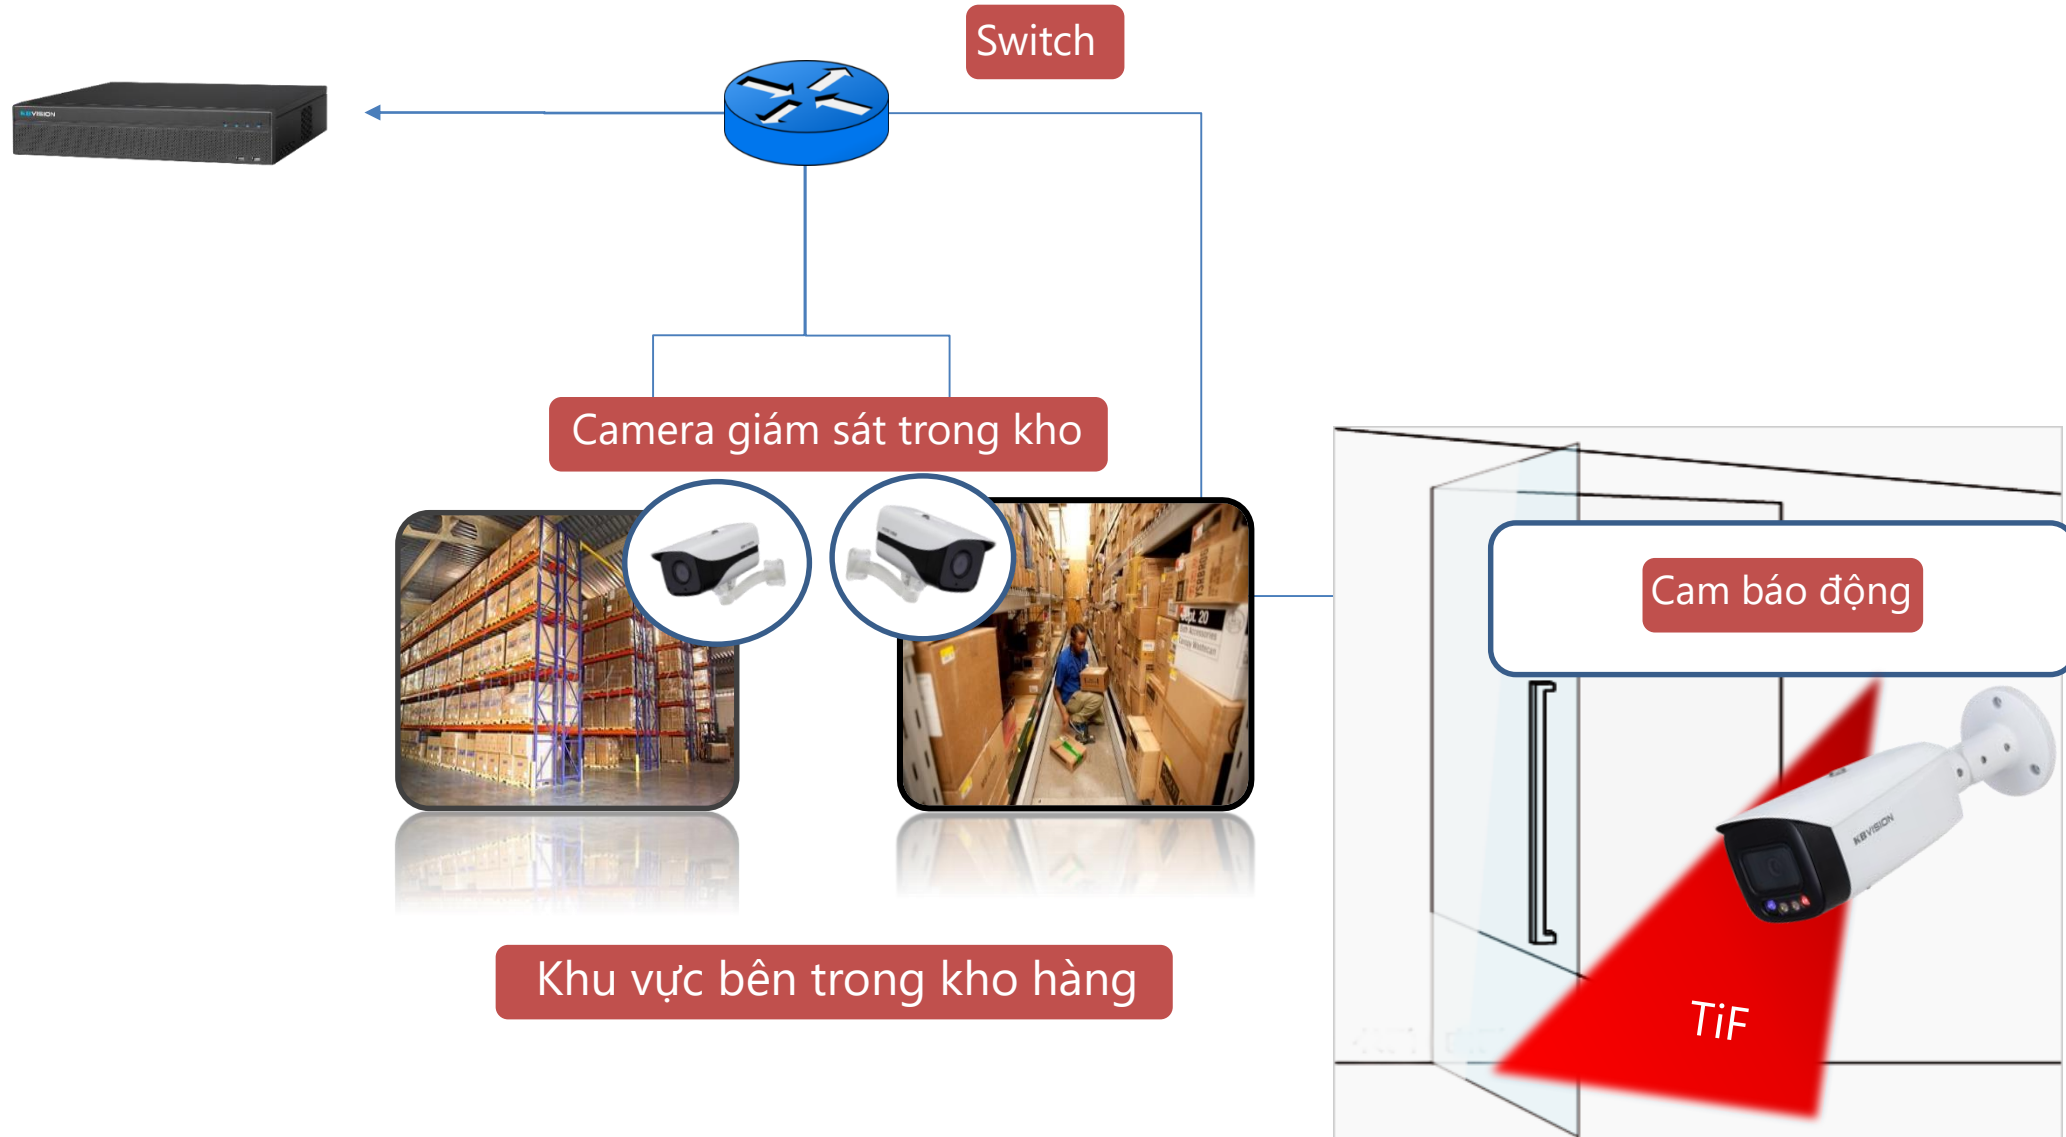

Switch

Control Center

Khu vực cửa ra vào và bên ngoài cửa hàng

Camera bên ngoài cửa hàng

Camera có People Counting

Khu vực các quầy hàng

The screenshot shows the KBiVMS (Retail Management System) interface. The top bar includes the logo, a home button, a 'POP SEARCH' button, and an 'Add' button. The main area is split into a left sidebar and a right video window. The sidebar displays transaction data for three consecutive items, each with a 'Total' section.

The right window shows a live video feed of a cashier serving a customer at a checkout counter. The video player includes standard playback controls at the bottom.

Phải trực liên tục trong phòng quản lý